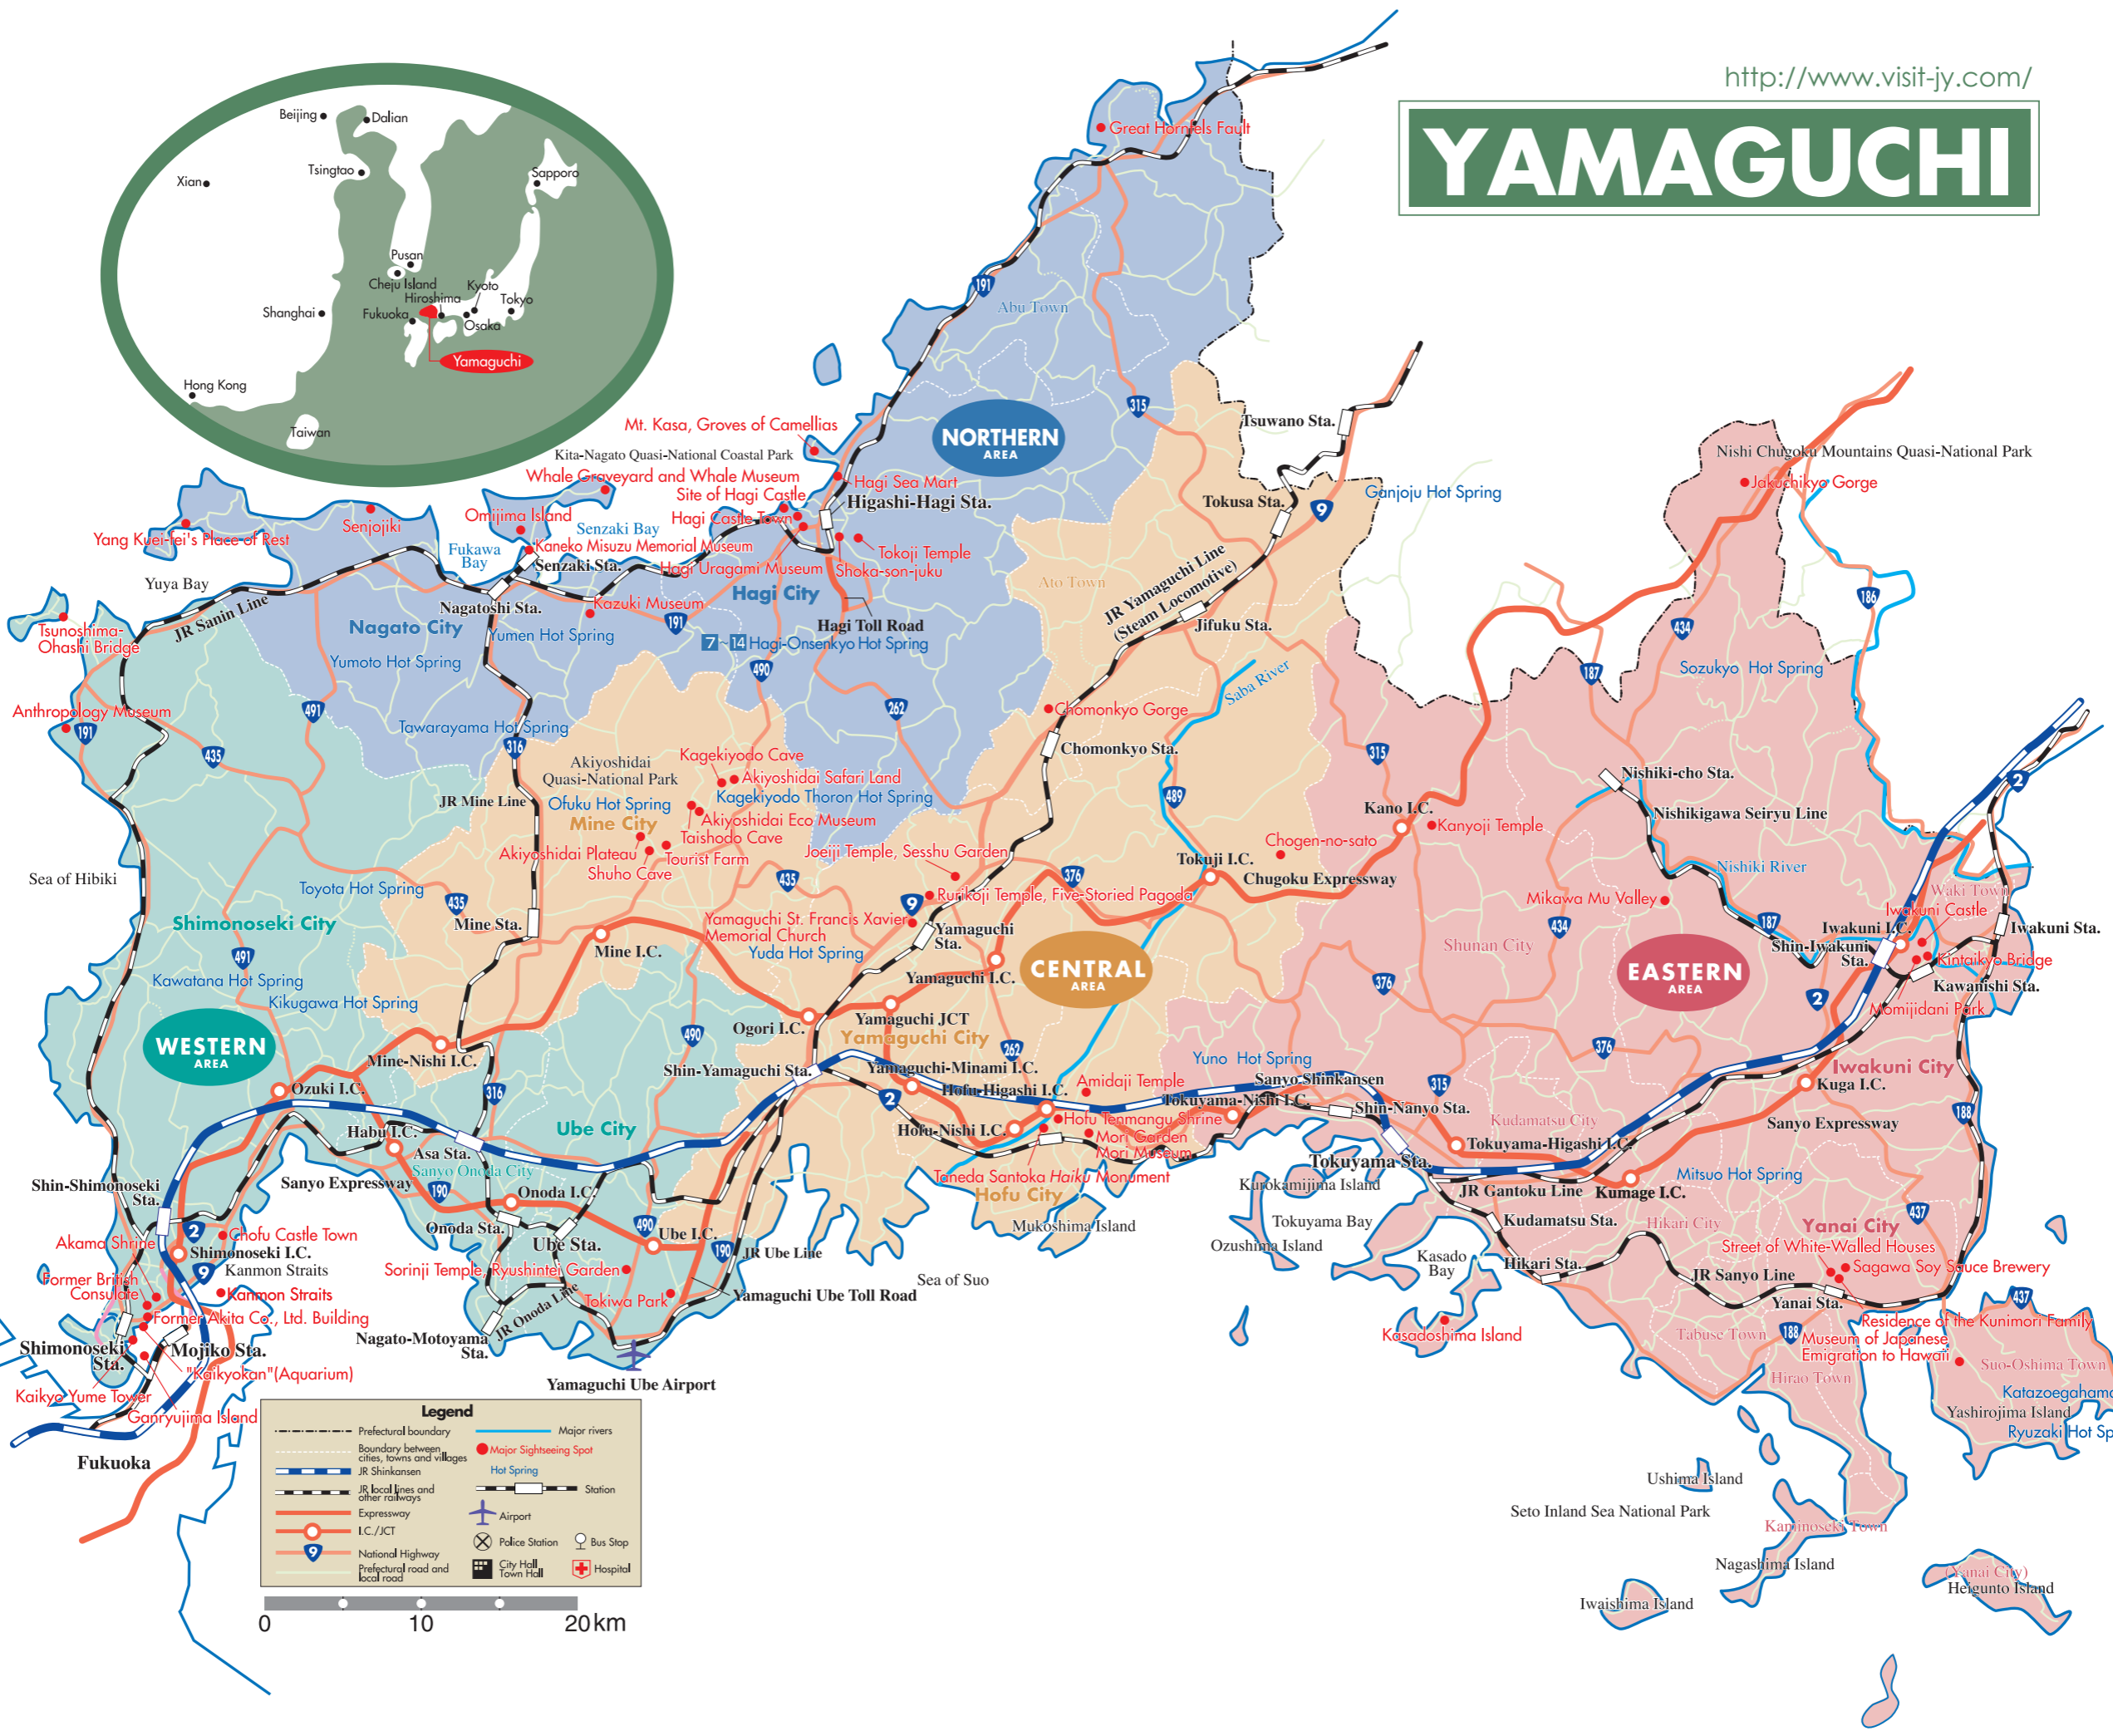

YAMAGUCHI

Legend

- Prefectural boundary
- Boundary between cities, towns and villages
- JR Shinkansen
- JR local lines and other railways
- Expressway
- I.C./JCT
- National Highway
- Prefectural road and local road
- Major rivers
- Major Sightseeing Spot
- Hot Spring
- Station
- Airport
- Police Station
- City Hall/Town Hall
- Bus Stop
- Hospital

0 10 20km